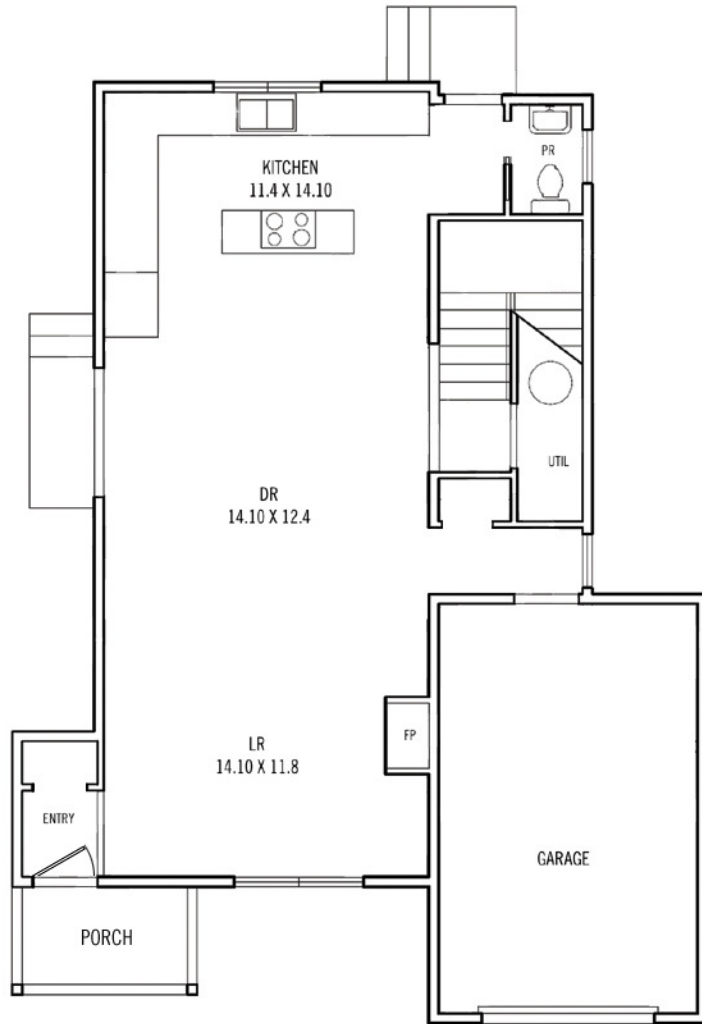

EAST ELEVATION

NORTH ELEVATION

SOUTH ELEVATION

WEST ELEVATION

2054 WALNUT
Main Level: 762 SF
Upper Level: 797 SF

MAIN LEVEL

UPPER LEVEL

FOR MORE INFORMATION, PLEASE CONTACT
JULIE MEKO AND/OR 303.931.6555
JOHN McELVEEN 303.441.5652