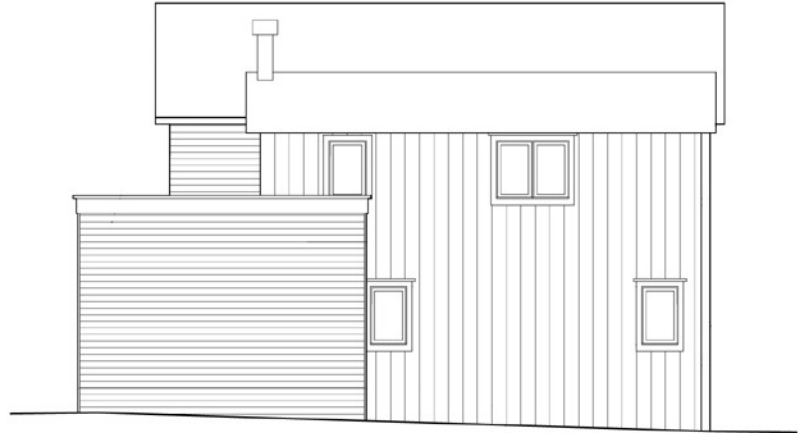

EAST ELEVATION

NORTH ELEVATION

SOUTH ELEVATION

WEST ELEVATION

2054 WALNUT
Main Level: 762 SF
Upper Level: 797 SF

MAIN LEVEL

UPPER LEVEL

FOR MORE INFORMATION, PLEASE CONTACT
JULIE MEKO AND/OR 303.931.6555
JOHN McELVEEN 303.441.5652