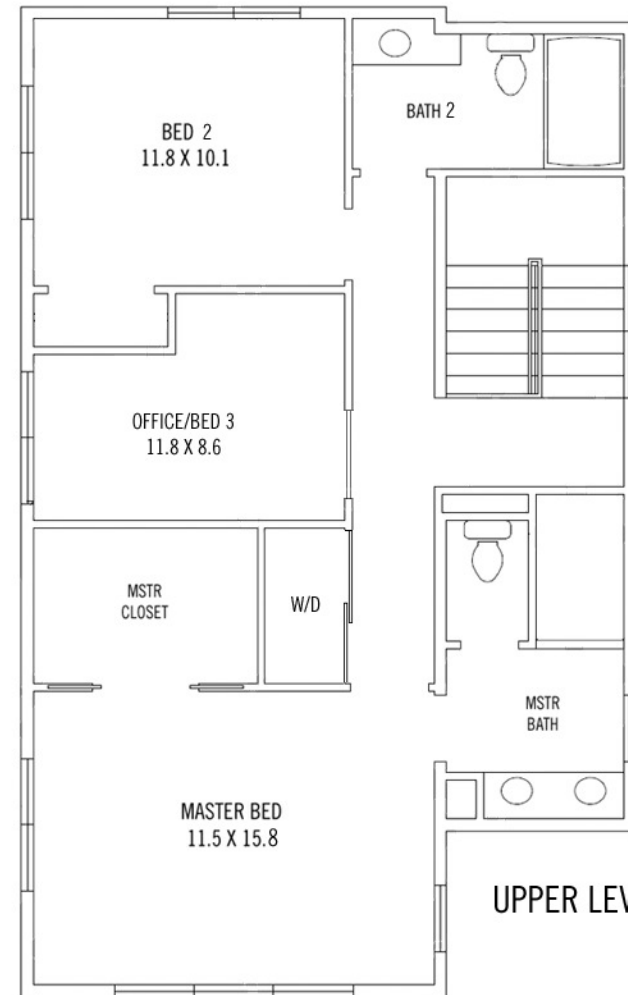

EAST ELEVATION

NORTH ELEVATION

SOUTH ELEVATION

WEST ELEVATION

2054 WALNUT
Main Level: 762 SF
Upper Level: 797 SF

MAIN LEVEL

UPPER LEVEL

FOR MORE INFORMATION, PLEASE CONTACT
JULIE MEKO AND/OR 303.931.6555
JOHN McELVEEN 303.441.5652