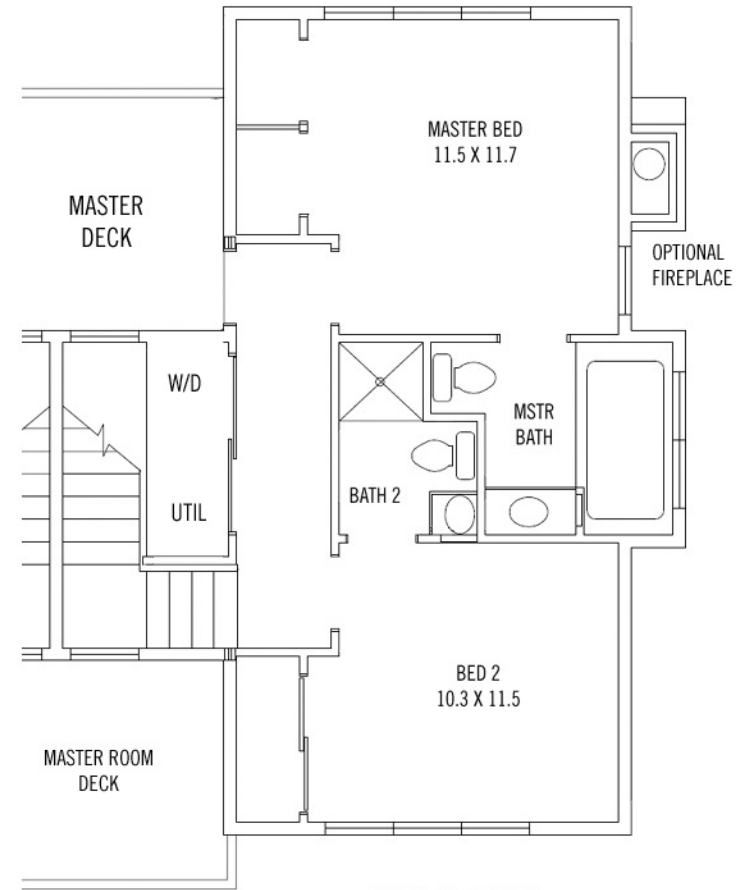

NORTH ELEVATION

EAST ELEVATION

SOUTH ELEVATION

WEST ELEVATION

2046 WALNUT - Unit B
Main Level: 550 SF
Upper Level: 550 SF

MAIN LEVEL

UPPER LEVEL

FOR MORE INFORMATION, PLEASE CONTACT
JULIE MEKO AND/OR 303.931.6555
JOHN McELVEEN 303.441.5652