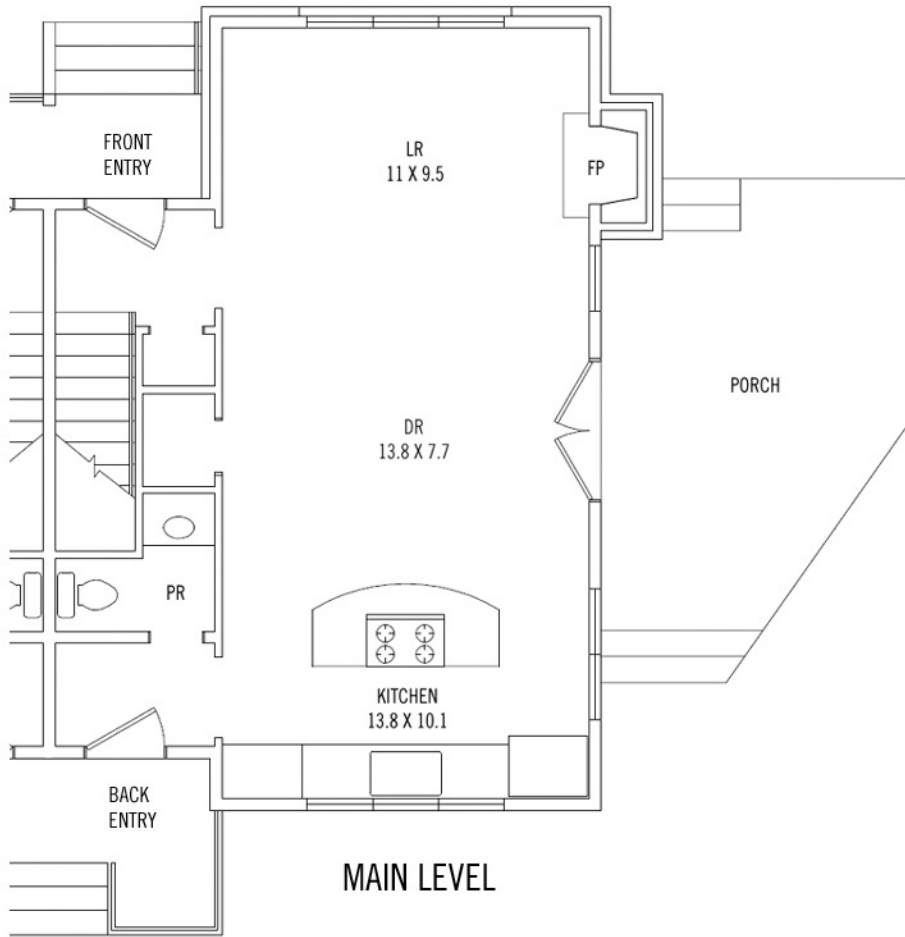

NORTH ELEVATION

EAST ELEVATION

SOUTH ELEVATION

WEST ELEVATION

2046 WALNUT - Unit B
Main Level: 550 SF
Upper Level: 550 SF

MAIN LEVEL

UPPER LEVEL

FOR MORE INFORMATION, PLEASE CONTACT
JULIE MEKO AND/OR 303.931.6555
JOHN McELVEEN 303.441.5652